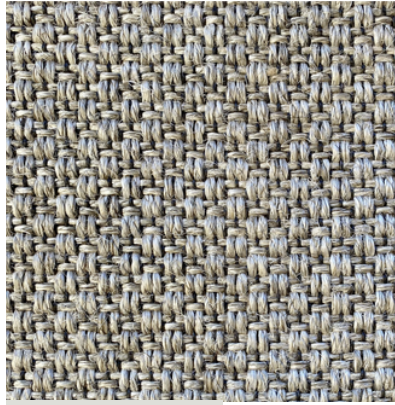

LIGHT | COOL

SISAL QUILL

Choose standard size or custom size

2 x 3m, 3 x 4m, 4 x 5m

[Browse online here](#)

LIGHT | COOL

SISAL HEATHER

Choose standard size or custom size

MEDIUM | WARM

SISAL FOX

Choose standard size or custom size
2 x 3m, 3 x 4m, 4 x 5m
[Browse online here](#)

MEDIUM | WARM

SISAL ORIENTAL

Choose standard size or custom size
2 x 3m, 3 x 4m, 4 x 5m
[Browse online here](#)

DARK | COOL

SISAL ANTIQUE

Choose standard size or custom size
2 x 3m, 3 x 4m, 4 x 5m
[Browse online here](#)

DARK | COOL

SISAL OLIVE BARK

Choose standard size or custom size
2 x 3m, 3 x 4m, 4 x 5m
[Browse online here](#)

[2 x 3m, 3 x 4m, 4 x 5m](#)

[Browse online here](#)

MEDIUM | NEUTRAL

SEAGRASS HERRINGBONE

Choose standard size or custom size

[2 x 3m, 3 x 4m, 4 x 5m](#)

[Browse online here](#)

MEDIUM | NEUTRAL