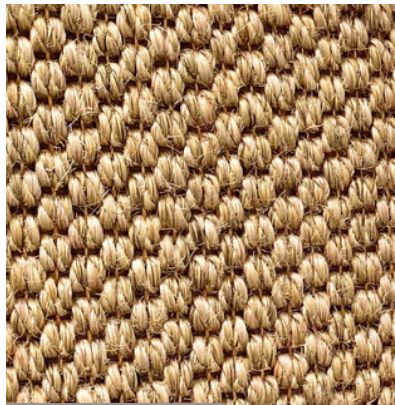

SISAL FAWN

Choose standard size or custom size
2 x 3m, 3 x 4m, 4 x 5m
[Browse online here](#)

MEDIUM | NEUTRAL

SISAL BUSHVELD

Choose standard size or custom size
2 x 3m, 3 x 4m, 4 x 5m
[Browse online here](#)

MEDIUM | WARM

SISAL FOX

Choose standard size or custom size
2 x 3m, 3 x 4m, 4 x 5m
[Browse online here](#)

MEDIUM | WARM

SISAL ORIENTAL

Choose standard size or custom size
2 x 3m, 3 x 4m, 4 x 5m
[Browse online here](#)