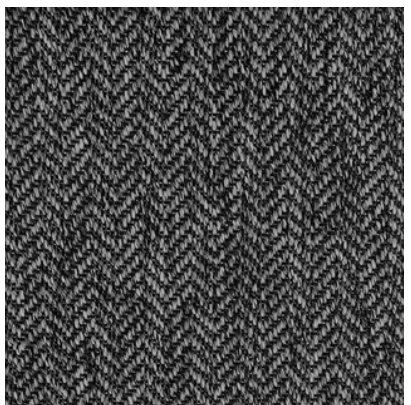

DARK | NEUTRAL

ARROW EBONY

Choose standard size or custom size
2 x 3m, 3 x 4m, 4 x 5m
Also available in round rugs

[Browse online here](#)